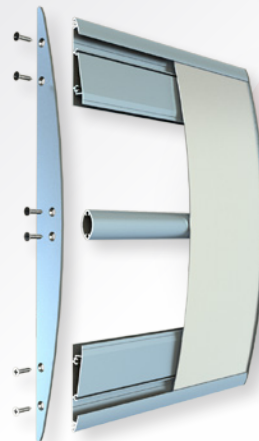

Tel. : +972-3-9088620

Fax. : +972-3-9088618

E-mail: info@signal-sign.com

Signal Sign Systems Ltd
www.signal-sign.com