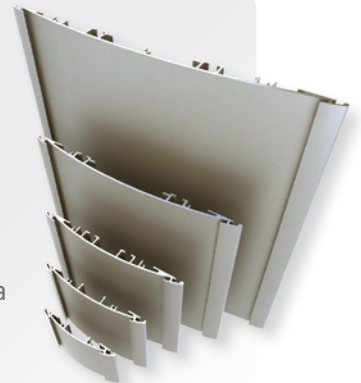

Tel. : +972-3-9088620

Fax. : +972-3-9088618

E-mail: info@signal-sign.com

Signal Sign Systems Ltd
www.signal-sign.com