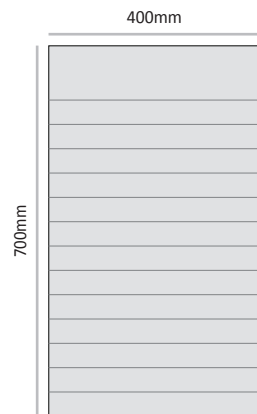

LEF-D-P-400

Commonly used unit height (other unit height can be ordered by demand)

*The number and measures of the strips can be ordered by demand.*

**Cat. No.** LEF-D-P-400-200  
**Unit Size WxH** 400mm x 200mm

**Cat. No.** LEF-D-P-400-300  
**Unit Size WxH** 400mm x 300mm

**Cat. No.** LEF-D-P-400-400  
**Unit Size WxH** 400mm x 400mm

**Cat. No.** LEF-D-P-400-500  
**Unit Size WxH** 400mm x 500mm

**Cat. No.** LEF-D-P-400-600  
**Unit Size WxH** 400mm x 600mm

**Cat. No.** LEF-D-P-400-700  
**Unit Size WxH** 400mm x 700mm

LEF-D-P-500

Commonly used unit height (other unit height can be ordered by demand)

*The number and measures of the strips can be ordered by demand.*

**Cat. No.** LEF-D-P-500-200  
**Unit Size WxH** 500mm x 200mm

**Cat. No.** LEF-D-P-500-300  
**Unit Size WxH** 500mm x 300mm

**Cat. No.** LEF-D-P-500-400  
**Unit Size WxH** 500mm x 400mm

**Cat. No.** LEF-D-P-500-500  
**Unit Size WxH** 500mm x 500mm