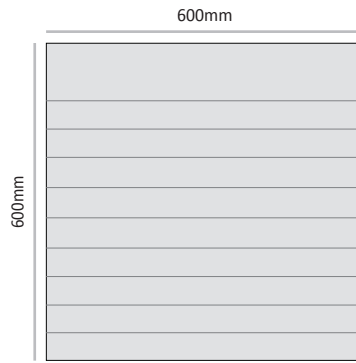

**Cat. No.** LEF-D-P-500-600  
**Unit Size WxH** 500mm x 600mm

**Cat. No.** LEF-D-P-500-700  
**Unit Size WxH** 500mm x 700mm

**Cat. No.** LEF-D-P-500-800  
**Unit Size WxH** 500mm x 800mm

LEF-D-P-600

Commonly used unit height (other unit height can be ordered by demand)

*The number and measures of the strips can be ordered by demand.*

**Cat. No.** LEF-D-P-600-200  
**Unit Size WxH** 600mm x 200mm

**Cat. No.** LEF-D-P-600-300  
**Unit Size WxH** 600mm x 300mm

**Cat. No.** LEF-D-P-600-400  
**Unit Size WxH** 600mm x 400mm

**Cat. No.** LEF-D-P-600-500  
**Unit Size WxH** 600mm x 500mm

**Cat. No.** LEF-D-P-600-600  
**Unit Size WxH** 600mm x 600mm

**Cat. No.** LEF-D-P-600-700  
**Unit Size WxH** 600mm x 700mm

**Cat. No.** LEF-D-P-600-800  
**Unit Size WxH** 600mm x 800mm

**Cat. No.** LEF-D-P-600-1000  
**Unit Size WxH** 600mm x 1000mm

LEF-D-P-700

Commonly used unit height (other unit height can be ordered by demand)

*The number and measures of the strips can be ordered by demand.*