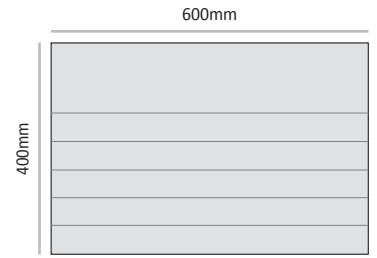

**Cat. No.** LEF-D-P-400-700  
**Unit Size WxH** 400mm x 700mm

LEF-D-P-500

Commonly used unit height (other unit height can be ordered by demand)

*The number and measures of the strips can be ordered by demand.*

**Cat. No.** LEF-D-P-500-200  
**Unit Size WxH** 500mm x 200mm

**Cat. No.** LEF-D-P-500-300  
**Unit Size WxH** 500mm x 300mm

**Cat. No.** LEF-D-P-500-400  
**Unit Size WxH** 500mm x 400mm

**Cat. No.** LEF-D-P-500-500  
**Unit Size WxH** 500mm x 500mm

**Cat. No.** LEF-D-P-500-600  
**Unit Size WxH** 500mm x 600mm

**Cat. No.** LEF-D-P-500-700  
**Unit Size WxH** 500mm x 700mm

**Cat. No.** LEF-D-P-500-800  
**Unit Size WxH** 500mm x 800mm

LEF-D-P-600

Commonly used unit height (other unit height can be ordered by demand)

*The number and measures of the strips can be ordered by demand.*

**Cat. No.** LEF-D-P-600-200  
**Unit Size WxH** 600mm x 200mm

**Cat. No.** LEF-D-P-600-300  
**Unit Size WxH** 600mm x 300mm

**Cat. No.** LEF-D-P-600-400  
**Unit Size WxH** 600mm x 400mm