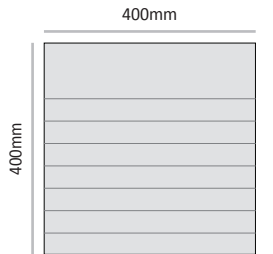

**Cat. No.** LEF-D-P-300-300  
**Unit Size WxH** 300mm x 300mm

**Cat. No.** LEF-D-P-300-400  
**Unit Size WxH** 300mm x 400mm

**Cat. No.** LEF-D-P-300-500  
**Unit Size WxH** 300mm x 500mm

**Cat. No.** LEF-D-P-300-600  
**Unit Size WxH** 300mm x 600mm

LEF-D-P-400

Commonly used unit height (other unit height can be ordered by demand)

*The number and measures of the strips can be ordered by demand.*

**Cat. No.** LEF-D-P-400-200  
**Unit Size WxH** 400mm x 200mm

**Cat. No.** LEF-D-P-400-300  
**Unit Size WxH** 400mm x 300mm

**Cat. No.** LEF-D-P-400-400  
**Unit Size WxH** 400mm x 400mm

**Cat. No.** LEF-D-P-400-500  
**Unit Size WxH** 400mm x 500mm

**Cat. No.** LEF-D-P-400-600  
**Unit Size WxH** 400mm x 600mm

**Cat. No.** LEF-D-P-400-700  
**Unit Size WxH** 400mm x 700mm

LEF-D-P-500

Commonly used unit height (other unit height can be ordered by demand)

*The number and measures of the strips can be ordered by demand.*