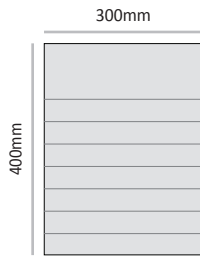

LEF-D-P-300

Commonly used unit height (other unit height can be ordered by demand)

*The number and measures of the strips can be ordered by demand.*

**Cat. No.** LEF-D-P-300-200  
**Unit Size WxH** 300mm x 200mm

**Cat. No.** LEF-D-P-300-300  
**Unit Size WxH** 300mm x 300mm

**Cat. No.** LEF-D-P-300-400  
**Unit Size WxH** 300mm x 400mm

**Cat. No.** LEF-D-P-300-500  
**Unit Size WxH** 300mm x 500mm

**Cat. No.** LEF-D-P-300-600  
**Unit Size WxH** 300mm x 600mm

LEF-D-P-400

Commonly used unit height (other unit height can be ordered by demand)

*The number and measures of the strips can be ordered by demand.*

**Cat. No.** LEF-D-P-400-200  
**Unit Size WxH** 400mm x 200mm

**Cat. No.** LEF-D-P-400-300  
**Unit Size WxH** 400mm x 300mm

**Cat. No.** LEF-D-P-400-400  
**Unit Size WxH** 400mm x 400mm

**Cat. No.** LEF-D-P-400-500  
**Unit Size WxH** 400mm x 500mm

**Cat. No.** LEF-D-P-400-600  
**Unit Size WxH** 400mm x 600mm