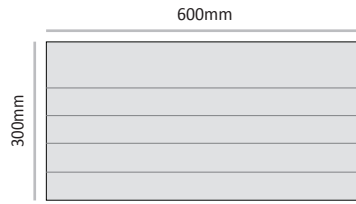

**Cat. No.** LEF-D-P-400-700  
**Unit Size WxH** 400mm x 700mm

LEF-D-P-500

Commonly used unit height (other unit height can be ordered by demand)

*The number and measures of the strips can be ordered by demand.*

**Cat. No.** LEF-D-P-500-200  
**Unit Size WxH** 500mm x 200mm

**Cat. No.** LEF-D-P-500-300  
**Unit Size WxH** 500mm x 300mm

**Cat. No.** LEF-D-P-500-400  
**Unit Size WxH** 500mm x 400mm

**Cat. No.** LEF-D-P-500-500  
**Unit Size WxH** 500mm x 500mm

**Cat. No.** LEF-D-P-500-600  
**Unit Size WxH** 500mm x 600mm

**Cat. No.** LEF-D-P-500-700  
**Unit Size WxH** 500mm x 700mm

**Cat. No.** LEF-D-P-500-800  
**Unit Size WxH** 500mm x 800mm

LEF-D-P-600

Commonly used unit height (other unit height can be ordered by demand)

*The number and measures of the strips can be ordered by demand.*

**Cat. No.** LEF-D-P-600-200  
**Unit Size WxH** 600mm x 200mm

**Cat. No.** LEF-D-P-600-300  
**Unit Size WxH** 600mm x 300mm

**Cat. No.** LEF-D-P-600-400  
**Unit Size WxH** 600mm x 400mm