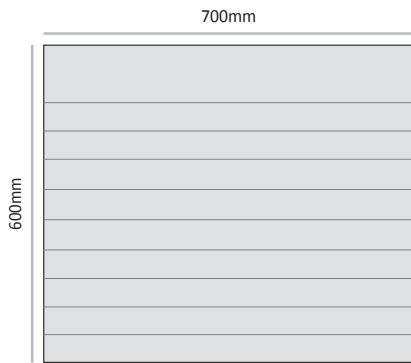

*The number and measures of the strips can be ordered by demand.*

**Cat. No.** LEF-D-P-600-200  
**Unit Size WxH** 600mm x 200mm

**Cat. No.** LEF-D-P-600-300  
**Unit Size WxH** 600mm x 300mm

**Cat. No.** LEF-D-P-600-400  
**Unit Size WxH** 600mm x 400mm

**Cat. No.** LEF-D-P-600-500  
**Unit Size WxH** 600mm x 500mm

**Cat. No.** LEF-D-P-600-600  
**Unit Size WxH** 600mm x 600mm

**Cat. No.** LEF-D-P-600-700  
**Unit Size WxH** 600mm x 700mm

**Cat. No.** LEF-D-P-600-800  
**Unit Size WxH** 600mm x 800mm

**Cat. No.** LEF-D-P-600-1000  
**Unit Size WxH** 600mm x 1000mm

LEF-D-P-700

Commonly used unit height (other unit height can be ordered by demand)

*The number and measures of the strips can be ordered by demand.*

**Cat. No.** LEF-D-P-700-300  
**Unit Size WxH** 700mm x 300mm

**Cat. No.** LEF-D-P-700-400  
**Unit Size WxH** 700mm x 400mm

**Cat. No.** LEF-D-P-700-500  
**Unit Size WxH** 700mm x 500mm

**Cat. No.** LEF-D-P-700-600  
**Unit Size WxH** 700mm x 600mm