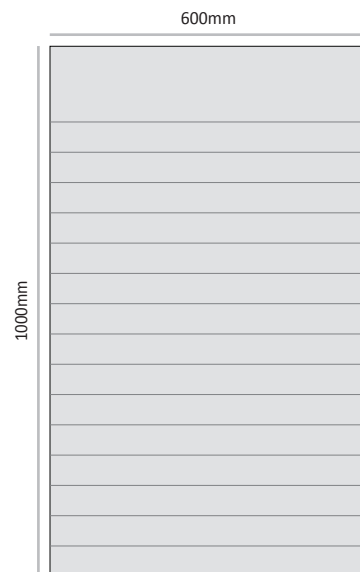

**Cat. No.** LEF-D-P-500-600  
**Unit Size WxH** 500mm x 600mm

**Cat. No.** LEF-D-P-500-700  
**Unit Size WxH** 500mm x 700mm

**Cat. No.** LEF-D-P-500-800  
**Unit Size WxH** 500mm x 800mm

LEF-D-P-600

Commonly used unit height (other unit height can be ordered by demand)

*The number and measures of the strips can be ordered by demand.*

**Cat. No.** LEF-D-P-600-200  
**Unit Size WxH** 600mm x 200mm

**Cat. No.** LEF-D-P-600-300  
**Unit Size WxH** 600mm x 300mm

**Cat. No.** LEF-D-P-600-400  
**Unit Size WxH** 600mm x 400mm

**Cat. No.** LEF-D-P-600-500  
**Unit Size WxH** 600mm x 500mm

**Cat. No.** LEF-D-P-600-600  
**Unit Size WxH** 600mm x 600mm

**Cat. No.** LEF-D-P-600-700  
**Unit Size WxH** 600mm x 700mm

**Cat. No.** LEF-D-P-600-800  
**Unit Size WxH** 600mm x 800mm

**Cat. No.** LEF-D-P-600-1000  
**Unit Size WxH** 600mm x 1000mm

LEF-D-P-700

Commonly used unit height (other unit height can be ordered by demand)

*The number and measures of the strips can be ordered by demand.*