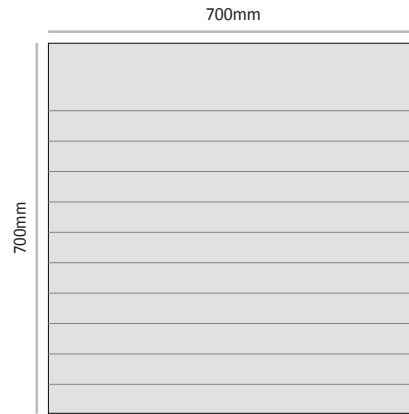

*The number and measures of the strips can be ordered by demand.*

**Cat. No.** LEF-D-P-600-200  
**Unit Size WxH** 600mm x 200mm

**Cat. No.** LEF-D-P-600-300  
**Unit Size WxH** 600mm x 300mm

**Cat. No.** LEF-D-P-600-400  
**Unit Size WxH** 600mm x 400mm

**Cat. No.** LEF-D-P-600-1000  
**Unit Size WxH** 600mm x 1000mm

LEF-D-P-700

Commonly used unit height (other unit height can be ordered by demand)

*The number and measures of the strips can be ordered by demand.*

**Cat. No.** LEF-D-P-700-300  
**Unit Size WxH** 700mm x 300mm

**Cat. No.** LEF-D-P-700-400  
**Unit Size WxH** 700mm x 400mm

**Cat. No.** LEF-D-P-700-500  
**Unit Size WxH** 700mm x 500mm

**Cat. No.** LEF-D-P-700-600  
**Unit Size WxH** 700mm x 600mm

**Cat. No.** LEF-D-P-700-700  
**Unit Size WxH** 700mm x 700mm

**Cat. No.** LEF-D-P-700-800  
**Unit Size WxH** 700mm x 800mm

**Cat. No.** LEF-D-P-700-1000  
**Unit Size WxH** 700mm x 1000mm