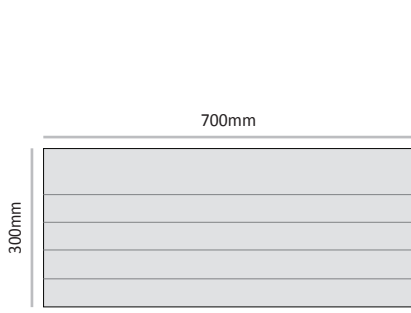

**Cat. No.** LEF-D-P-400-700  
**Unit Size WxH** 400mm x 700mm

LEF-D-P-500

Commonly used unit height (other unit height can be ordered by demand)

*The number and measures of the strips can be ordered by demand.*

*The number and measures of the strips can be ordered by demand.*

**Cat. No.** LEF-D-P-600-200  
**Unit Size WxH** 600mm x 200mm

**Cat. No.** LEF-D-P-600-300  
**Unit Size WxH** 600mm x 300mm

**Cat. No.** LEF-D-P-600-400  
**Unit Size WxH** 600mm x 400mm

**Cat. No.** LEF-D-P-600-500  
**Unit Size WxH** 600mm x 500mm

**Cat. No.** LEF-D-P-600-600  
**Unit Size WxH** 600mm x 600mm

**Cat. No.** LEF-D-P-600-700  
**Unit Size WxH** 600mm x 700mm

**Cat. No.** LEF-D-P-600-800  
**Unit Size WxH** 600mm x 800mm

**Cat. No.** LEF-D-P-600-1000  
**Unit Size WxH** 600mm x 1000mm

LEF-D-P-700

Commonly used unit height (other unit height can be ordered by demand)

*The number and measures of the strips can be ordered by demand.*