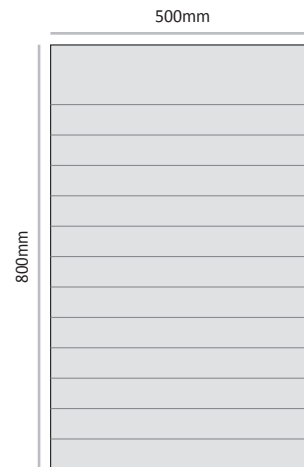

**Cat. No.** LEF-D-P-400-700  
**Unit Size WxH** 400mm x 700mm

LEF-D-P-500

Commonly used unit height (other unit height can be ordered by demand)

*The number and measures of the strips can be ordered by demand.*

**Cat. No.** LEF-D-P-500-200  
**Unit Size WxH** 500mm x 200mm

**Cat. No.** LEF-D-P-500-300  
**Unit Size WxH** 500mm x 300mm

**Cat. No.** LEF-D-P-500-400  
**Unit Size WxH** 500mm x 400mm

**Cat. No.** LEF-D-P-500-500  
**Unit Size WxH** 500mm x 500mm

**Cat. No.** LEF-D-P-500-600  
**Unit Size WxH** 500mm x 600mm

**Cat. No.** LEF-D-P-500-700  
**Unit Size WxH** 500mm x 700mm

**Cat. No.** LEF-D-P-500-800  
**Unit Size WxH** 500mm x 800mm

LEF-D-P-600

Commonly used unit height (other unit height can be ordered by demand)

*The number and measures of the strips can be ordered by demand.*

**Cat. No.** LEF-D-P-600-200  
**Unit Size WxH** 600mm x 200mm

**Cat. No.** LEF-D-P-600-300  
**Unit Size WxH** 600mm x 300mm

**Cat. No.** LEF-D-P-600-400  
**Unit Size WxH** 600mm x 400mm