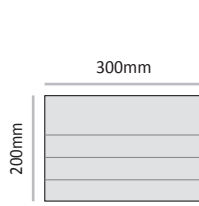

The installation is very simple. A double-sided self-adhesive tape can be applied to the back of the frame, or concealed screws can be used as well through the built-in channels.

LEF-D-P-W-H	
LEF	System Type - Leader Edge Frames
D	Directory
P	Sign layout - Portrait
W	Sign Unit Width - mm
H	Sign Unit Height - mm

LEF-D-P-300

Commonly used unit height (other unit height can be ordered by demand)

*The number and measures of the strips can be ordered by demand.*

**Cat. No.** LEF-D-P-300-200  
**Unit Size WxH** 300mm x 200mm

**Cat. No.** LEF-D-P-300-300  
**Unit Size WxH** 300mm x 300mm

**Cat. No.** LEF-D-P-300-400  
**Unit Size WxH** 300mm x 400mm

**Cat. No.** LEF-D-P-300-500  
**Unit Size WxH** 300mm x 500mm

**Cat. No.** LEF-D-P-300-600  
**Unit Size WxH** 300mm x 600mm

**Cat. No.** LEF-D-P-400-700  
**Unit Size WxH** 400mm x 700mm

LEF-D-P-500

Commonly used unit height (other unit height can be ordered by demand)

*The number and measures of the strips can be ordered by demand.*