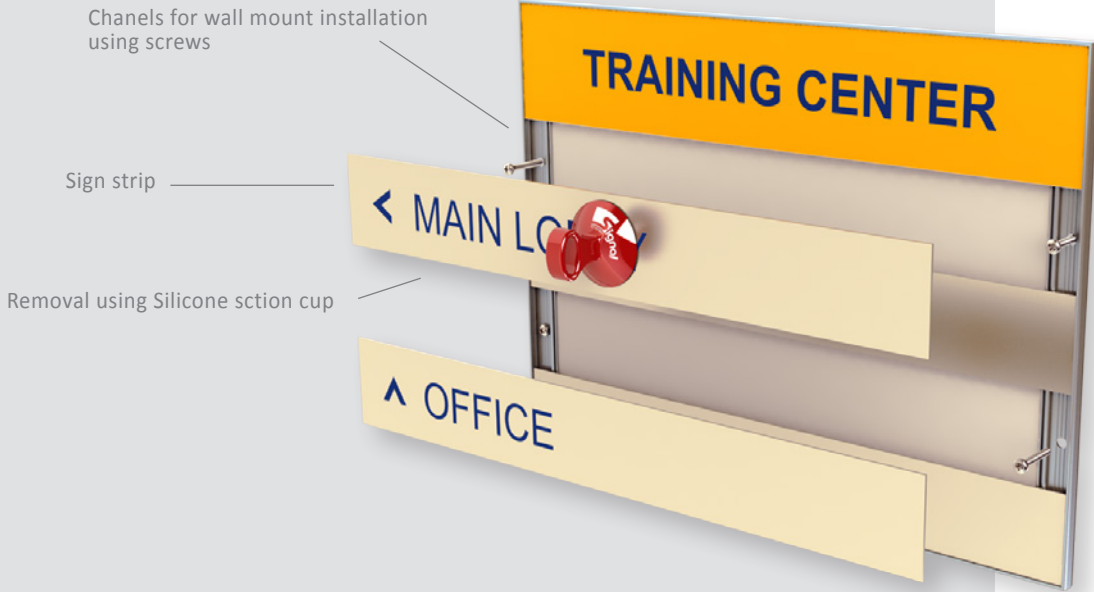

**LEF-D-P** is the Leader Edge configuration for directory sign frames.

Strips arrayed in unlimited combinations create a unique, thin, and elegant directory sign.

The LEF-D-P is offered with silver anodized strips cut as requested to your specifications, placed over a back panel covered with a thin metal sheet using self-adhesive magnet strips.

Strips are easy to insert and remove using our silicone suction cup.

Five standard frame widths are offered: 300, 400, 500, 600 and 700mm (11", 16", 20", 24" and 28") in endless height options.

Commonly used sizes are presented; however, customized sizes are available upon request.

The installation is very simple. A double-sided self-adhesive tape can be applied to the back of the frame, or concealed screws can be used as well through the built-in channels.

LEF-D-P-W-H	
LEF	System Type - Leader Edge Frames
D	Directory
P	Sign layout - Portrait
W	Sign Unit Width - mm
H	Sign Unit Height - mm