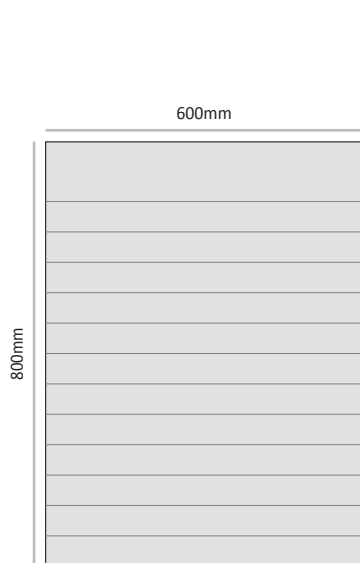

**Cat. No.** LEF-D-P-500-600  
**Unit Size WxH** 500mm x 600mm

**Cat. No.** LEF-D-P-500-700  
**Unit Size WxH** 500mm x 700mm

**Cat. No.** LEF-D-P-500-800  
**Unit Size WxH** 500mm x 800mm

LEF-D-P-600

Commonly used unit height (other unit height can be ordered by demand)

*The number and measures of the strips can be ordered by demand.*

**Cat. No.** LEF-D-P-600-200  
**Unit Size WxH** 600mm x 200mm

**Cat. No.** LEF-D-P-600-300  
**Unit Size WxH** 600mm x 300mm

**Cat. No.** LEF-D-P-600-400  
**Unit Size WxH** 600mm x 400mm

**Cat. No.** LEF-D-P-600-500  
**Unit Size WxH** 600mm x 500mm

**Cat. No.** LEF-D-P-600-600  
**Unit Size WxH** 600mm x 600mm

**Cat. No.** LEF-D-P-600-700  
**Unit Size WxH** 600mm x 700mm

**Cat. No.** LEF-D-P-600-800  
**Unit Size WxH** 600mm x 800mm

**Cat. No.** LEF-D-P-600-1000  
**Unit Size WxH** 600mm x 1000mm

LEF-D-P-700

Commonly used unit height (other unit height can be ordered by demand)

*The number and measures of the strips can be ordered by demand.*