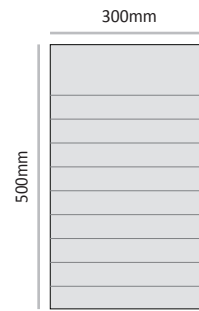

LEF-D-P-300

Commonly used unit height (other unit height can be ordered by demand)

*The number and measures of the strips can be ordered by demand.*

**Cat. No.** LEF-D-P-300-200  
**Unit Size WxH** 300mm x 200mm

**Cat. No.** LEF-D-P-300-300  
**Unit Size WxH** 300mm x 300mm

**Cat. No.** LEF-D-P-300-400  
**Unit Size WxH** 300mm x 400mm

**Cat. No.** LEF-D-P-300-500  
**Unit Size WxH** 300mm x 500mm

**Cat. No.** LEF-D-P-300-600  
**Unit Size WxH** 300mm x 600mm

LEF-D-P-400

Commonly used unit height (other unit height can be ordered by demand)

*The number and measures of the strips can be ordered by demand.*

**Cat. No.** LEF-D-P-400-200  
**Unit Size WxH** 400mm x 200mm

**Cat. No.** LEF-D-P-400-300  
**Unit Size WxH** 400mm x 300mm

**Cat. No.** LEF-D-P-400-400  
**Unit Size WxH** 400mm x 400mm

**Cat. No.** LEF-D-P-400-500  
**Unit Size WxH** 400mm x 500mm

**Cat. No.** LEF-D-P-400-600  
**Unit Size WxH** 400mm x 600mm