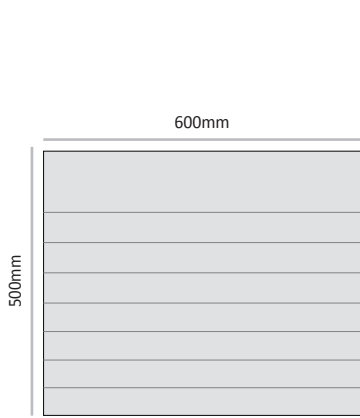

**Cat. No.** LEF-D-P-500-600  
**Unit Size WxH** 500mm x 600mm

**Cat. No.** LEF-D-P-500-700  
**Unit Size WxH** 500mm x 700mm

**Cat. No.** LEF-D-P-500-800  
**Unit Size WxH** 500mm x 800mm

LEF-D-P-600

Commonly used unit height (other unit height can be ordered by demand)

*The number and measures of the strips can be ordered by demand.*

**Cat. No.** LEF-D-P-600-200  
**Unit Size WxH** 600mm x 200mm

**Cat. No.** LEF-D-P-600-300  
**Unit Size WxH** 600mm x 300mm

**Cat. No.** LEF-D-P-600-400  
**Unit Size WxH** 600mm x 400mm

**Cat. No.** LEF-D-P-600-500  
**Unit Size WxH** 600mm x 500mm

**Cat. No.** LEF-D-P-600-600  
**Unit Size WxH** 600mm x 600mm

**Cat. No.** LEF-D-P-600-700  
**Unit Size WxH** 600mm x 700mm

**Cat. No.** LEF-D-P-600-800  
**Unit Size WxH** 600mm x 800mm

**Cat. No.** LEF-D-P-600-1000  
**Unit Size WxH** 600mm x 1000mm

LEF-D-P-700

Commonly used unit height (other unit height can be ordered by demand)

*The number and measures of the strips can be ordered by demand.*