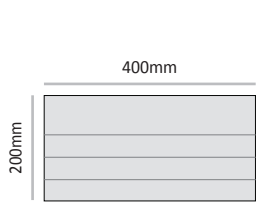

LEF-D-P-300

Commonly used unit height (other unit height can be ordered by demand)

*The number and measures of the strips can be ordered by demand.*

**Cat. No.** LEF-D-P-300-200  
**Unit Size WxH** 300mm x 200mm

**Cat. No.** LEF-D-P-300-300  
**Unit Size WxH** 300mm x 300mm

**Cat. No.** LEF-D-P-300-400  
**Unit Size WxH** 300mm x 400mm

**Cat. No.** LEF-D-P-300-500  
**Unit Size WxH** 300mm x 500mm

**Cat. No.** LEF-D-P-300-600  
**Unit Size WxH** 300mm x 600mm

LEF-D-P-400

Commonly used unit height (other unit height can be ordered by demand)

*The number and measures of the strips can be ordered by demand.*

**Cat. No.** LEF-D-P-400-200  
**Unit Size WxH** 400mm x 200mm

**Cat. No.** LEF-D-P-400-700  
**Unit Size WxH** 400mm x 700mm

LEF-D-P-500

Commonly used unit height (other unit height can be ordered by demand)

*The number and measures of the strips can be ordered by demand.*