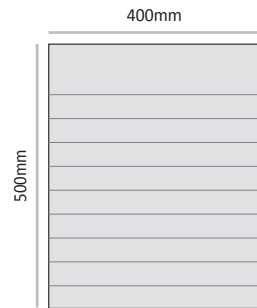

**Cat. No.** LEF-D-P-300-300  
**Unit Size WxH** 300mm x 300mm

**Cat. No.** LEF-D-P-300-400  
**Unit Size WxH** 300mm x 400mm

**Cat. No.** LEF-D-P-300-500  
**Unit Size WxH** 300mm x 500mm

**Cat. No.** LEF-D-P-300-600  
**Unit Size WxH** 300mm x 600mm

LEF-D-P-400

Commonly used unit height (other unit height can be ordered by demand)

*The number and measures of the strips can be ordered by demand.*

**Cat. No.** LEF-D-P-400-200  
**Unit Size WxH** 400mm x 200mm

**Cat. No.** LEF-D-P-400-300  
**Unit Size WxH** 400mm x 300mm

**Cat. No.** LEF-D-P-400-400  
**Unit Size WxH** 400mm x 400mm

**Cat. No.** LEF-D-P-400-500  
**Unit Size WxH** 400mm x 500mm

**Cat. No.** LEF-D-P-400-600  
**Unit Size WxH** 400mm x 600mm

**Cat. No.** LEF-D-P-400-700  
**Unit Size WxH** 400mm x 700mm

LEF-D-P-500

Commonly used unit height (other unit height can be ordered by demand)

*The number and measures of the strips can be ordered by demand.*