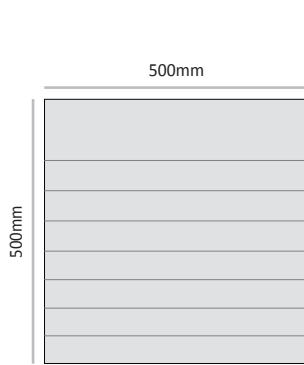

**Cat. No.** LEF-D-P-400-300  
**Unit Size WxH** 400mm x 300mm

**Cat. No.** LEF-D-P-400-400  
**Unit Size WxH** 400mm x 400mm

**Cat. No.** LEF-D-P-400-500  
**Unit Size WxH** 400mm x 500mm

**Cat. No.** LEF-D-P-400-600  
**Unit Size WxH** 400mm x 600mm

**Cat. No.** LEF-D-P-400-700  
**Unit Size WxH** 400mm x 700mm

LEF-D-P-500

Commonly used unit height (other unit height can be ordered by demand)

*The number and measures of the strips can be ordered by demand.*

**Cat. No.** LEF-D-P-500-200  
**Unit Size WxH** 500mm x 200mm

**Cat. No.** LEF-D-P-500-300  
**Unit Size WxH** 500mm x 300mm

**Cat. No.** LEF-D-P-500-400  
**Unit Size WxH** 500mm x 400mm

**Cat. No.** LEF-D-P-500-500  
**Unit Size WxH** 500mm x 500mm

**Cat. No.** LEF-D-P-500-600  
**Unit Size WxH** 500mm x 600mm

**Cat. No.** LEF-D-P-500-700  
**Unit Size WxH** 500mm x 700mm

**Cat. No.** LEF-D-P-500-800  
**Unit Size WxH** 500mm x 800mm

LEF-D-P-600

Commonly used unit height (other unit height can be ordered by demand)