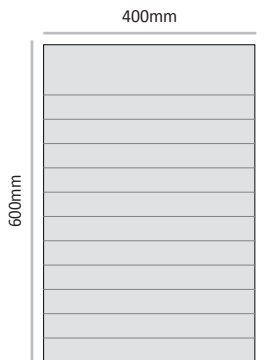

**Cat. No.** LEF-D-P-300-300  
**Unit Size WxH** 300mm x 300mm

**Cat. No.** LEF-D-P-300-400  
**Unit Size WxH** 300mm x 400mm

**Cat. No.** LEF-D-P-300-500  
**Unit Size WxH** 300mm x 500mm

**Cat. No.** LEF-D-P-300-600  
**Unit Size WxH** 300mm x 600mm

LEF-D-P-400

Commonly used unit height (other unit height can be ordered by demand)

*The number and measures of the strips can be ordered by demand.*

**Cat. No.** LEF-D-P-400-200  
**Unit Size WxH** 400mm x 200mm

**Cat. No.** LEF-D-P-400-300  
**Unit Size WxH** 400mm x 300mm

**Cat. No.** LEF-D-P-400-400  
**Unit Size WxH** 400mm x 400mm

**Cat. No.** LEF-D-P-400-500  
**Unit Size WxH** 400mm x 500mm

**Cat. No.** LEF-D-P-400-600  
**Unit Size WxH** 400mm x 600mm

**Cat. No.** LEF-D-P-400-700  
**Unit Size WxH** 400mm x 700mm

LEF-D-P-500

Commonly used unit height (other unit height can be ordered by demand)

*The number and measures of the strips can be ordered by demand.*