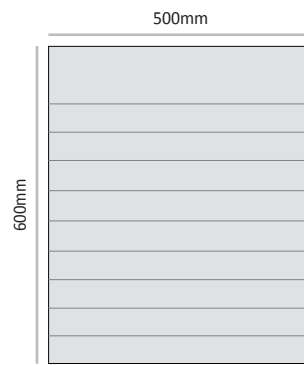

**Cat. No.** LEF-D-P-400-700  
**Unit Size WxH** 400mm x 700mm

LEF-D-P-500

Commonly used unit height (other unit height can be ordered by demand)

*The number and measures of the strips can be ordered by demand.*

**Cat. No.** LEF-D-P-500-200  
**Unit Size WxH** 500mm x 200mm

**Cat. No.** LEF-D-P-500-300  
**Unit Size WxH** 500mm x 300mm

**Cat. No.** LEF-D-P-500-400  
**Unit Size WxH** 500mm x 400mm

**Cat. No.** LEF-D-P-500-500  
**Unit Size WxH** 500mm x 500mm

**Cat. No.** LEF-D-P-500-600  
**Unit Size WxH** 500mm x 600mm

**Cat. No.** LEF-D-P-500-700  
**Unit Size WxH** 500mm x 700mm

**Cat. No.** LEF-D-P-500-800  
**Unit Size WxH** 500mm x 800mm

LEF-D-P-600

Commonly used unit height (other unit height can be ordered by demand)

*The number and measures of the strips can be ordered by demand.*

**Cat. No.** LEF-D-P-600-200  
**Unit Size WxH** 600mm x 200mm

**Cat. No.** LEF-D-P-600-300  
**Unit Size WxH** 600mm x 300mm

**Cat. No.** LEF-D-P-600-400  
**Unit Size WxH** 600mm x 400mm