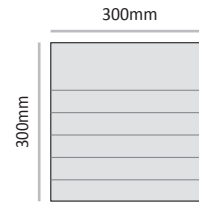

The installation is very simple. A double-sided self-adhesive tape can be applied to the back of the frame, or concealed screws can be used as well through the built-in channels.

LEF-D-P-W-H	
LEF	System Type - Leader Edge Frames
D	Directory
P	Sign layout - Portrait
W	Sign Unit Width - mm
H	Sign Unit Height - mm

LEF-D-P-300

Commonly used unit height (other unit height can be ordered by demand)

*The number and measures of the strips can be ordered by demand.*

**Cat. No.** LEF-D-P-300-200  
**Unit Size WxH** 300mm x 200mm

**Cat. No.** LEF-D-P-300-300  
**Unit Size WxH** 300mm x 300mm

**Cat. No.** LEF-D-P-300-400  
**Unit Size WxH** 300mm x 400mm

**Cat. No.** LEF-D-P-300-500  
**Unit Size WxH** 300mm x 500mm

**Cat. No.** LEF-D-P-300-600  
**Unit Size WxH** 300mm x 600mm

**Cat. No.** LEF-D-P-400-700  
**Unit Size WxH** 400mm x 700mm

LEF-D-P-500

Commonly used unit height (other unit height can be ordered by demand)

*The number and measures of the strips can be ordered by demand.*