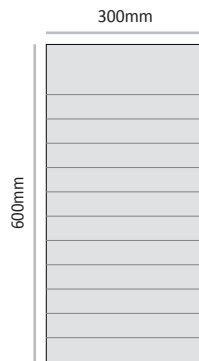

LEF-D-P-300

Commonly used unit height (other unit height can be ordered by demand)

*The number and measures of the strips can be ordered by demand.*

**Cat. No.** LEF-D-P-300-200  
**Unit Size WxH** 300mm x 200mm

**Cat. No.** LEF-D-P-300-300  
**Unit Size WxH** 300mm x 300mm

**Cat. No.** LEF-D-P-300-400  
**Unit Size WxH** 300mm x 400mm

**Cat. No.** LEF-D-P-300-500  
**Unit Size WxH** 300mm x 500mm

**Cat. No.** LEF-D-P-300-600  
**Unit Size WxH** 300mm x 600mm

LEF-D-P-400

Commonly used unit height (other unit height can be ordered by demand)

*The number and measures of the strips can be ordered by demand.*

**Cat. No.** LEF-D-P-400-200  
**Unit Size WxH** 400mm x 200mm

**Cat. No.** LEF-D-P-400-300  
**Unit Size WxH** 400mm x 300mm

**Cat. No.** LEF-D-P-400-400  
**Unit Size WxH** 400mm x 400mm

**Cat. No.** LEF-D-P-400-500  
**Unit Size WxH** 400mm x 500mm

**Cat. No.** LEF-D-P-400-600  
**Unit Size WxH** 400mm x 600mm