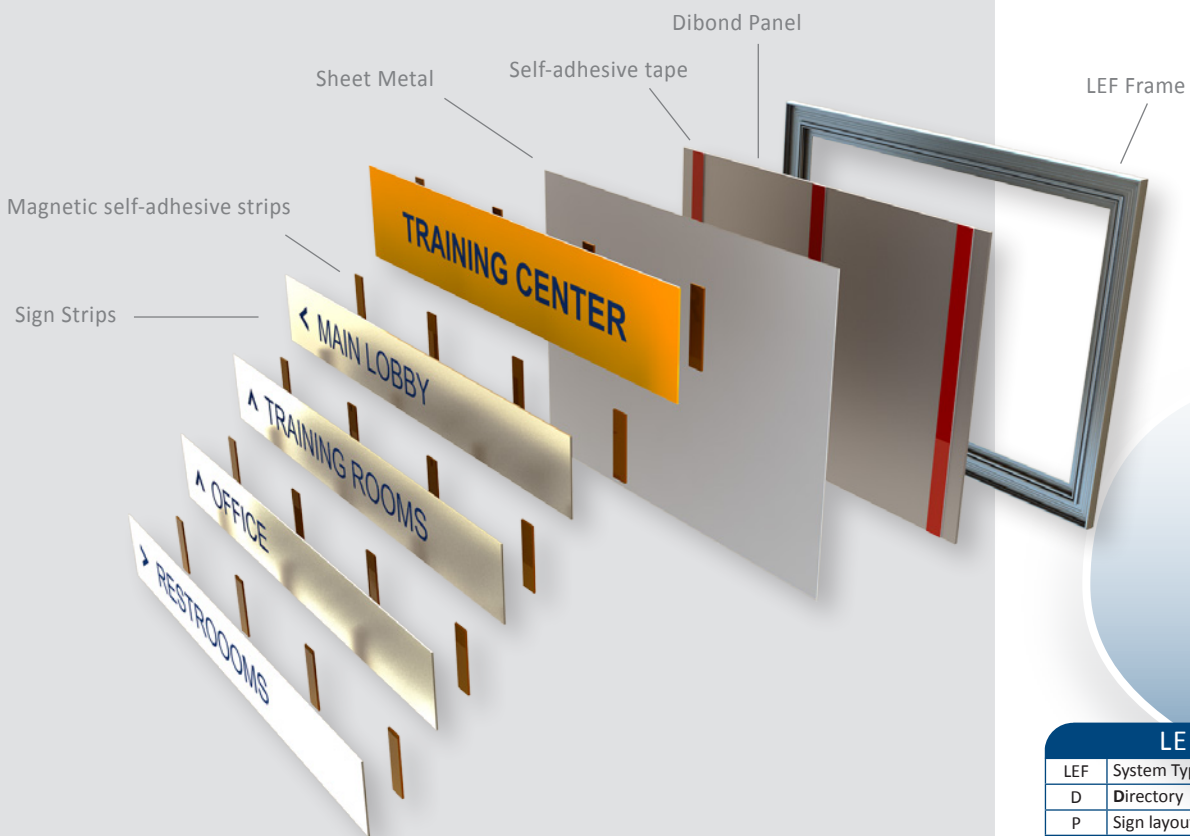

**LEF-D-P** is the Leader Edge configuration for directory sign frames.

Strips arrayed in unlimited combinations create a unique, thin, and elegant directory sign.

The LEF-D-P is offered with silver anodized strips cut as requested to your specifications, placed over a back panel covered with a thin metal sheet using self-adhesive magnet strips.

Strips are easy to insert and remove using our silicone suction cup.

Five standard frame widths are offered: 300, 400, 500, 600 and 700mm (11", 16", 20", 24" and 28") in endless height options.

Commonly used sizes are presented; however, customized sizes are available upon request.

The installation is very simple. A double-sided self-adhesive tape can be applied to the back of the frame, or concealed screws can be used as well through the built-in channels.

LEF-D-P-W-H	
LEF	System Type - Leader Edge Frames
D	Directory
P	Sign layout - Portrait
W	Sign Unit Width - mm
H	Sign Unit Height - mm

LEF-D-P-300

Commonly used unit height (other unit height can be ordered by demand)

*The number and measures of the strips can be ordered by demand.*

**Cat. No.** LEF-D-P-300-200  
**Unit Size WxH** 300mm x 200mm