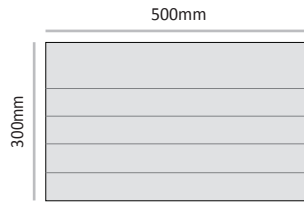

**Cat. No.** LEF-D-P-400-300  
**Unit Size WxH** 400mm x 300mm

**Cat. No.** LEF-D-P-400-400  
**Unit Size WxH** 400mm x 400mm

**Cat. No.** LEF-D-P-400-500  
**Unit Size WxH** 400mm x 500mm

**Cat. No.** LEF-D-P-400-600  
**Unit Size WxH** 400mm x 600mm

**Cat. No.** LEF-D-P-400-700  
**Unit Size WxH** 400mm x 700mm

LEF-D-P-500

Commonly used unit height (other unit height can be ordered by demand)

*The number and measures of the strips can be ordered by demand.*

**Cat. No.** LEF-D-P-500-200  
**Unit Size WxH** 500mm x 200mm

**Cat. No.** LEF-D-P-500-300  
**Unit Size WxH** 500mm x 300mm

**Cat. No.** LEF-D-P-500-400  
**Unit Size WxH** 500mm x 400mm

**Cat. No.** LEF-D-P-500-500  
**Unit Size WxH** 500mm x 500mm

**Cat. No.** LEF-D-P-500-600  
**Unit Size WxH** 500mm x 600mm

**Cat. No.** LEF-D-P-500-700  
**Unit Size WxH** 500mm x 700mm

**Cat. No.** LEF-D-P-500-800  
**Unit Size WxH** 500mm x 800mm

LEF-D-P-600

Commonly used unit height (other unit height can be ordered by demand)