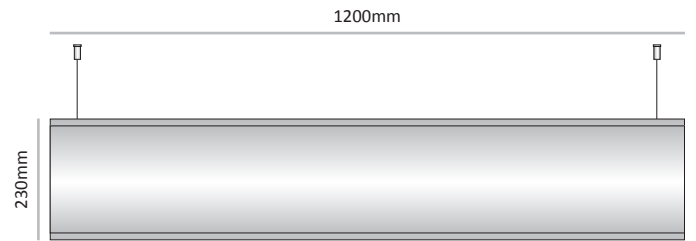

Cat. No.	LV-DS-L-230-1200
Unit Width	1200 mm
Insert size	210mm X 1200mm