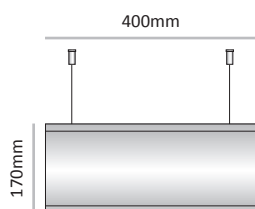

LV-DS-L-170

Commonly used unit width (other unit width can be ordered by demand)

Cat. No.	LV-DS-L-170-400
Unit Width	400 mm
Insert size	150mm X 400mm