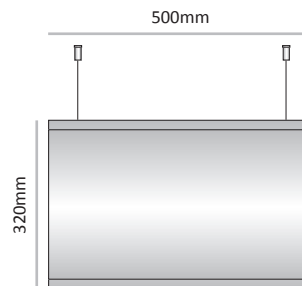

The LV-DS-L is available in seven standard heights: 70, 94, 124, 170, and 230, 320 and 400mm with endless width options.

All presented width options are commonly used sizes; however, customized heights are available upon request.

|                    |                   |
|--------------------|-------------------|
| <b>Cat. No.</b>    | LVD-DS-L-320-1200 |
| <b>Unit Width</b>  | 1200 mm           |
| <b>Insert size</b> | 297mm X 1200mm    |

# LVD-DS-L-320

Commonly used unit width (other unit width can be ordered by demand)

|                    |                  |
|--------------------|------------------|
| <b>Cat. No.</b>    | LVD-DS-L-320-300 |
| <b>Unit Width</b>  | 300 mm           |
| <b>Insert size</b> | 297mm X 300mm    |

|                    |                  |
|--------------------|------------------|
| <b>Cat. No.</b>    | LVD-DS-L-320-400 |
| <b>Unit Width</b>  | 400 mm           |
| <b>Insert size</b> | 297mm X 400mm    |