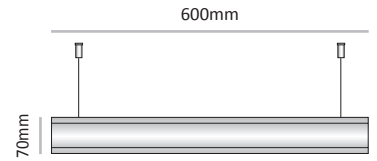

|     |                           |
|-----|---------------------------|
| LV  | System Type - Leader View |
| LVD | Leader View Director      |
| DS  | Double Sided              |
| L   | Sign layout - Landscape   |
| H   | Sign Unit Height - mm     |
| W   | Sign Unit Weight - mm     |

LV-DS-L-70

Commonly used unit width (other unit width can be ordered by demand)

|                    |                |
|--------------------|----------------|
| <b>Cat. No.</b>    | LV-DS-L-70-200 |
| <b>Unit Width</b>  | 200 mm         |
| <b>Insert size</b> | 52mm X 200mm   |

|                    |                |
|--------------------|----------------|
| <b>Cat. No.</b>    | LV-DS-L-70-300 |
| <b>Unit Width</b>  | 300 mm         |
| <b>Insert size</b> | 52mm X 300mm   |

|                    |                |
|--------------------|----------------|
| <b>Cat. No.</b>    | LV-DS-L-70-400 |
| <b>Unit Width</b>  | 400 mm         |
| <b>Insert size</b> | 52mm X 400mm   |

|                    |                |
|--------------------|----------------|
| <b>Cat. No.</b>    | LV-DS-L-70-600 |
| <b>Unit Width</b>  | 600 mm         |
| <b>Insert size</b> | 52mm X 600mm   |

|                    |                |
|--------------------|----------------|
| <b>Cat. No.</b>    | LV-DS-L-70-800 |
| <b>Unit Width</b>  | 800 mm         |
| <b>Insert size</b> | 52mm X 800mm   |