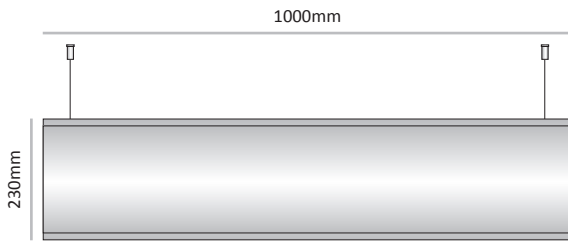

Cat. No.	LV-DS-L-230-1000
Unit Width	1000 mm
Insert size	210mm X 1000mm