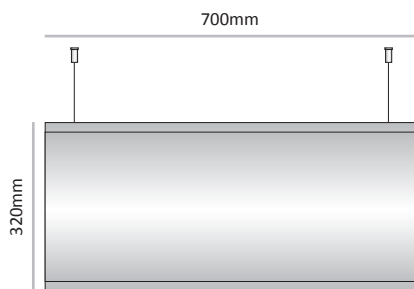

Cat. No.	LVD-DS-L-320-700
Unit Width	700 mm
Insert size	297mm X 700mm