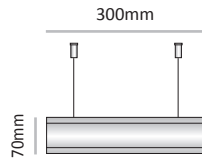

Cat. No.	LV-DS-L-70-300
Unit Width	300 mm
Insert size	52mm X 300mm