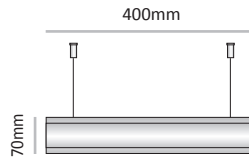

|     |                           |
|-----|---------------------------|
| LV  | System Type - Leader View |
| LVD | Leader View Director      |
| DS  | Double Sided              |
| L   | Sign layout - Landscape   |
| H   | Sign Unit Height - mm     |
| W   | Sign Unit Weight - mm     |

LV-DS-L-70

Commonly used unit width (other unit width can be ordered by demand)

|                    |                |
|--------------------|----------------|
| <b>Cat. No.</b>    | LV-DS-L-70-200 |
| <b>Unit Width</b>  | 200 mm         |
| <b>Insert size</b> | 52mm X 200mm   |

|                    |                |
|--------------------|----------------|
| <b>Cat. No.</b>    | LV-DS-L-70-300 |
| <b>Unit Width</b>  | 300 mm         |
| <b>Insert size</b> | 52mm X 300mm   |

|                    |                |
|--------------------|----------------|
| <b>Cat. No.</b>    | LV-DS-L-70-400 |
| <b>Unit Width</b>  | 400 mm         |
| <b>Insert size</b> | 52mm X 400mm   |

|                    |                |
|--------------------|----------------|
| <b>Cat. No.</b>    | LV-DS-L-70-600 |
| <b>Unit Width</b>  | 600 mm         |
| <b>Insert size</b> | 52mm X 600mm   |

|                    |                |
|--------------------|----------------|
| <b>Cat. No.</b>    | LV-DS-L-70-800 |
| <b>Unit Width</b>  | 800 mm         |
| <b>Insert size</b> | 52mm X 800mm   |