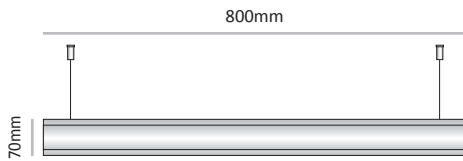

The LV-DS-L is available in seven standard heights: 70, 94, 124, 170, and 230, 320 and 400mm with endless width options.

All presented width options are commonly used sizes; however, customized heights are available upon request.

LV-DS-L-70

Commonly used unit width (other unit width can be ordered by demand)

|                    |                |
|--------------------|----------------|
| <b>Cat. No.</b>    | LV-DS-L-70-200 |
| <b>Unit Width</b>  | 200 mm         |
| <b>Insert size</b> | 52mm X 200mm   |

|                    |                |
|--------------------|----------------|
| <b>Cat. No.</b>    | LV-DS-L-70-300 |
| <b>Unit Width</b>  | 300 mm         |
| <b>Insert size</b> | 52mm X 300mm   |

|                    |                |
|--------------------|----------------|
| <b>Cat. No.</b>    | LV-DS-L-70-400 |
| <b>Unit Width</b>  | 400 mm         |
| <b>Insert size</b> | 52mm X 400mm   |

|                    |                |
|--------------------|----------------|
| <b>Cat. No.</b>    | LV-DS-L-70-600 |
| <b>Unit Width</b>  | 600 mm         |
| <b>Insert size</b> | 52mm X 600mm   |

|                    |                |
|--------------------|----------------|
| <b>Cat. No.</b>    | LV-DS-L-70-800 |
| <b>Unit Width</b>  | 800 mm         |
| <b>Insert size</b> | 52mm X 800mm   |