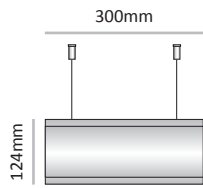

LV-DS-L-124

Commonly used unit width (other unit width can be ordered by demand)

Cat. No.	LV-DS-L-124-300
Unit Width	300 mm
Insert size	105mm X 300mm