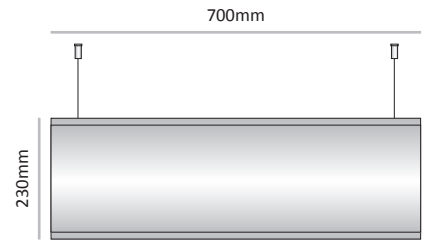

# LV-DS-L-230

Commonly used unit width (other unit width can be ordered by demand)

|                    |                 |
|--------------------|-----------------|
| <b>Cat. No.</b>    | LV-DS-L-230-400 |
| <b>Unit Width</b>  | 400 mm          |
| <b>Insert size</b> | 210mm X 400mm   |

|                    |                 |
|--------------------|-----------------|
| <b>Cat. No.</b>    | LV-DS-L-230-500 |
| <b>Unit Width</b>  | 500 mm          |
| <b>Insert size</b> | 210mm X 500mm   |