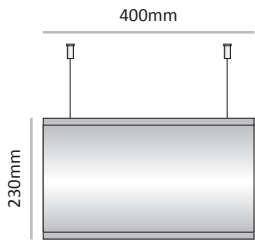

LV-DS-L-230

Commonly used unit width (other unit width can be ordered by demand)

Cat. No.	LV-DS-L-230-400
Unit Width	400 mm
Insert size	210mm X 400mm