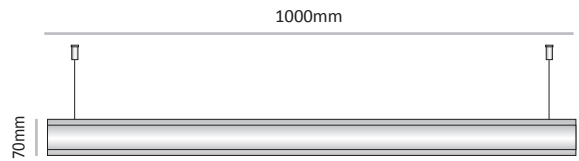

The LV-DS-L is available in seven standard heights: 70, 94, 124, 170, and 230, 320 and 400mm with endless width options.

All presented width options are commonly used sizes; however, customized heights are available upon request.

LV-DS-L-70

Commonly used unit width (other unit width can be ordered by demand)

|                    |                |
|--------------------|----------------|
| <b>Cat. No.</b>    | LV-DS-L-70-200 |
| <b>Unit Width</b>  | 200 mm         |
| <b>Insert size</b> | 52mm X 200mm   |

|                    |                |
|--------------------|----------------|
| <b>Cat. No.</b>    | LV-DS-L-70-300 |
| <b>Unit Width</b>  | 300 mm         |
| <b>Insert size</b> | 52mm X 300mm   |

|                    |                |
|--------------------|----------------|
| <b>Cat. No.</b>    | LV-DS-L-70-400 |
| <b>Unit Width</b>  | 400 mm         |
| <b>Insert size</b> | 52mm X 400mm   |

|                    |                |
|--------------------|----------------|
| <b>Cat. No.</b>    | LV-DS-L-70-600 |
| <b>Unit Width</b>  | 600 mm         |
| <b>Insert size</b> | 52mm X 600mm   |

|                    |                |
|--------------------|----------------|
| <b>Cat. No.</b>    | LV-DS-L-70-800 |
| <b>Unit Width</b>  | 800 mm         |
| <b>Insert size</b> | 52mm X 800mm   |