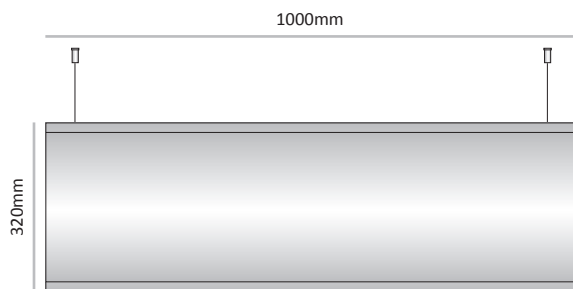

Cat. No.	LVD-DS-L-320-1000
Unit Width	1000 mm
Insert size	297mm X 1000mm