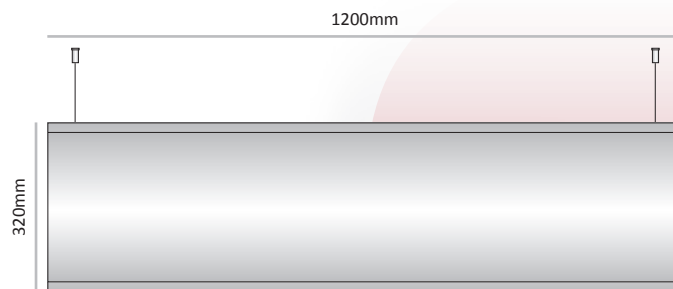

Cat. No.	LVD-DS-L-320-1200
Unit Width	1200 mm
Insert size	297mm X 1200mm