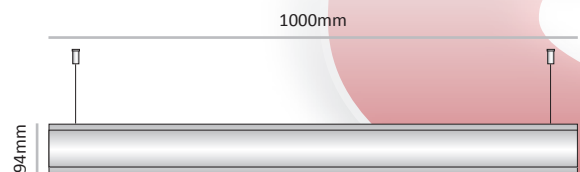

Cat. No.	LV-DS-L-94-1000
Unit Width	1000 mm
Insert size	75mm X 1000mm