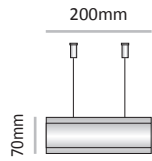

LV-DS-L-70

Commonly used unit width (other unit width can be ordered by demand)

Cat. No.	LV-DS-L-70-200
Unit Width	200 mm
Insert size	52mm X 200mm