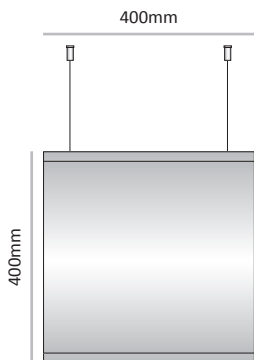

LVD-DS-L-400

Commonly used unit width (other unit width can be ordered by demand)

Cat. No.	LVD-DS-L-400-400
Unit Width	400 mm
Insert size	381mm X 400mm