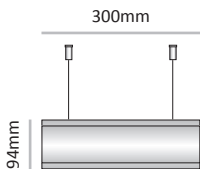

LV-DS-L-94

Commonly used unit width (other unit width can be ordered by demand)

Cat. No.	LV-DS-L-94-300
Unit Width	300 mm
Insert size	75mm X 300mm