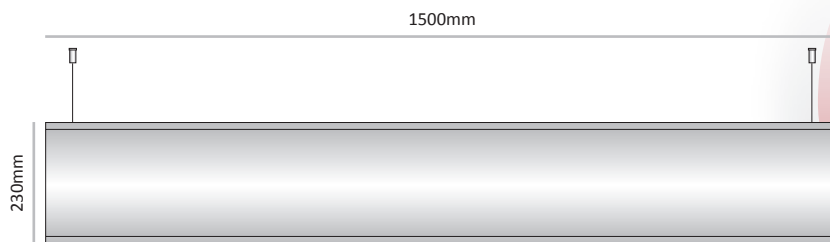

Cat. No.	LVD-DS-L-320-1200
Unit Width	1200 mm
Insert size	297mm X 1200mm