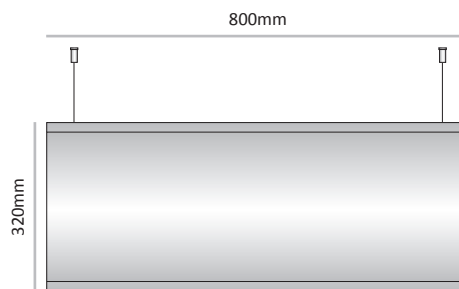

Cat. No.	LVD-DS-L-320-800
Unit Width	800 mm
Insert size	297mm X 800mm